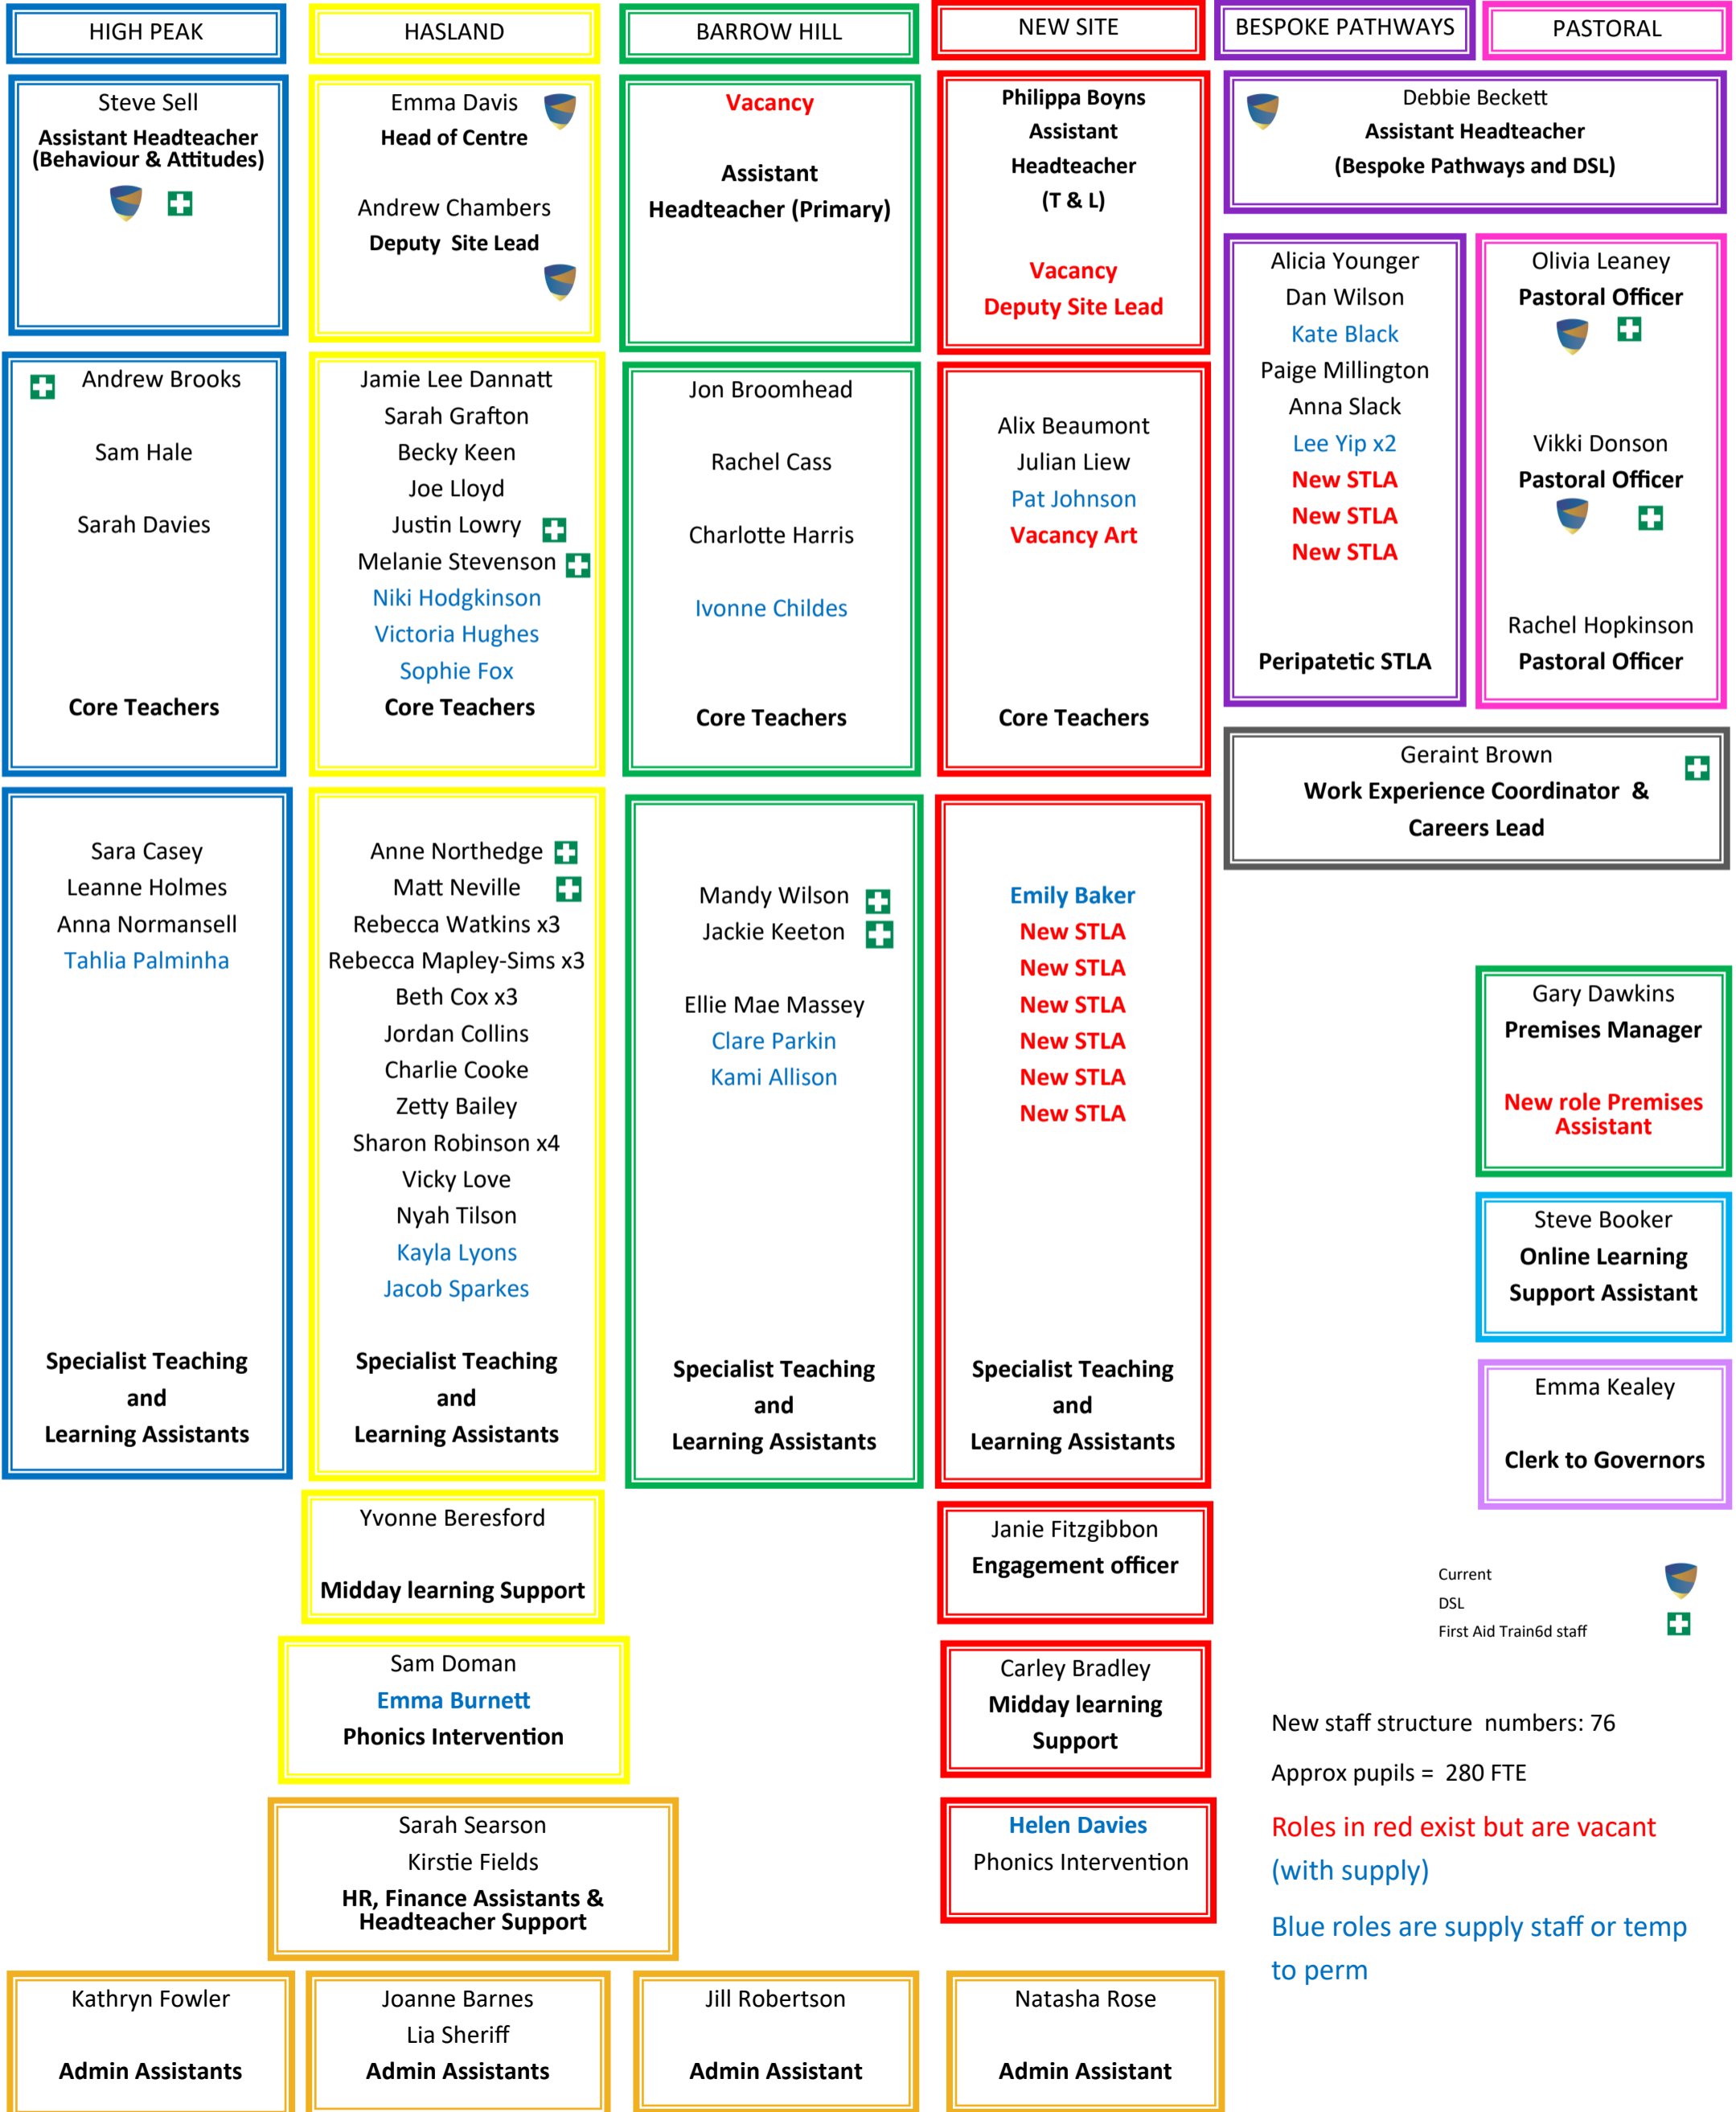

23-24 Staffing Structure

Janine Dix Headteacher

Sarah Powell School Business Manager

David Marlow Deputy Headteacher (Quality of Education and SENDCo)

Current

DSL

First Aid Train6d staff

New staff structure numbers: 76

Approx pupils = 280 FTE

Roles in red exist but are vacant (with supply)

Blue roles are supply staff or temp to perm